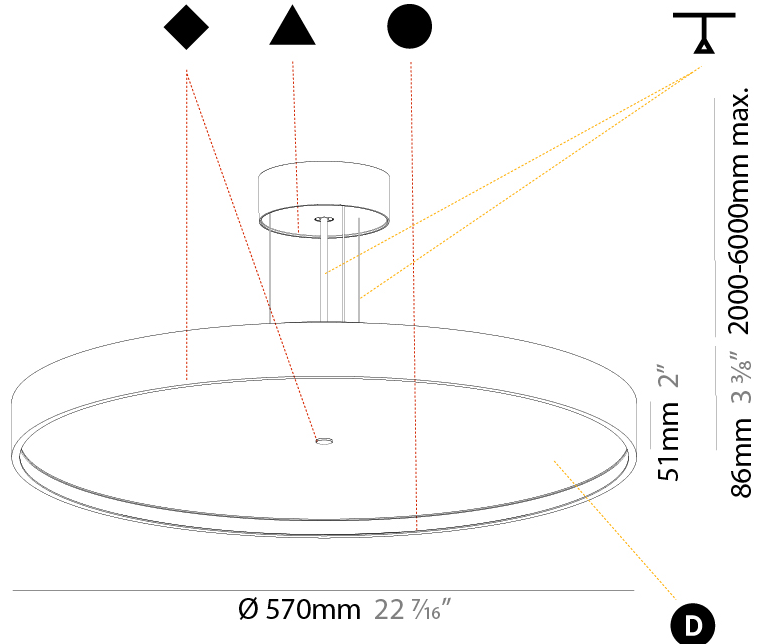

GENERAL

Series: Sign Diva
Subseries: Sign Diva Korona
Brand: Prolicht
Division: Architectural
Mounting Type: Suspension
Mounting Location: Ceiling
Subcategory: Pendant

PHYSICAL

Shape: Round
Diameter (mm): 570
Diameter (in): 22 7/16
Height (mm): 86
Height (in): 3 3/8
Light Distribution: Direct
Weight (kg): 8.067
Weight (lbs): 17.78
Diffuser: PMMA - Opal / Micro-Prism / Sparkling Secret / Vintage Industrial
Fixture Finish: SSR / BKV / CWI / CRY / HAB / UFT / ITA / RUA / FTG / MYG / LOD / PUS / FRO / FUP / KIA / POP / BLS / SPG / MEY / GOH / GUM / CHC / COM / ABZ / JAG / OBR / MOS / ROR
Fixture Material: Extruded Aluminum / Steel
Cable Details: 2,000mm/78 3/4" or 6,000mm/236 1/4" Transparent Cable

ELECTRICAL

Lamp Type: LED (Zhaga Standard)
Input Wattage (W): 49
Total Output Wattage (W): 46.9
Dimming: Tri-Mode (Non-Dimming and Phase Dimming (120Vac only) and 0-10V Dimming)
Driver Included: Yes
Driver Location: Integrated
Driver Type: Constant Current - Universal
Driver Class: Class 2
Input Voltage (V): 120 - 277
Constant Current (MA): 350

LED

Color Temperature (°K): 2700 / 3000 / 3500 / 4000
Max. Delivered Lumen (lm): 4978 / 5337 / 5384 / 5494
Nominal Lumen (lm): 6199 / 6646 / 6705 / 6842
CRI: >90 CRI
Lamp Life (hrs): 50000

OPTICAL

RATINGS AND CERTIFICATIONS

Certified By: Certified for North American Standards
IP rating: IP20