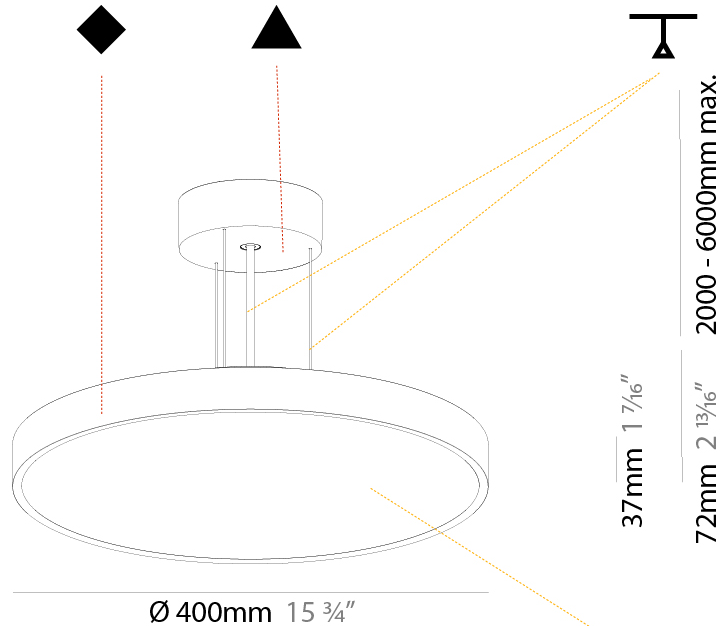

GENERAL

Series: Sign Diva
Subseries: Sign Diva
Brand: Prolicht
Division: Architectural
Mounting Type: Suspension
Mounting Location: Ceiling
Subcategory: Pendant

PHYSICAL

Shape: Round
Diameter (mm): 400
Diameter (in): 15 3/4
Height (mm): 72
Height (in): 2 13/16
Max. Overall Height (mm): 2072
Max. Overall Height (in): 81 3/16
Light Distribution: Direct
Weight (kg): 2.972
Weight (lbs): 6.55

Diffuser: PMMA - Opal / Micro-Prism / Sparkling Secret / Vintage Industrial with Shine Ring

Fixture Finish: SSR / BKV / CWI / CRY / HAB / UFT / ITA / RUA / FTG / MYG / LOD / PUS / FRO / FUP / KIA / POP / BLS / SPG / MEY / GOH / GUM / CHC / COM / ABZ / JAG / OBR / MOS / ROR

Fixture Material: Extruded Aluminum / Steel

Cable Details: 2000mm or 6000mm Transparent Cable

ELECTRICAL

Lamp Type: LED (Zhaga Standard)
Input Wattage (W): 19.8
Total Output Wattage (W): 16
Dimming: Tri-Mode (Non-Dimming and Phase Dimming (120Vac only) and 0-10V Dimming)
Driver Included: Yes
Driver Location: Integrated
Driver Type: Constant Current - Universal
Driver Class: Class 2
Input Voltage (V): 120 - 277
Constant Current (MA): 500

LED

Color Temperature (°K): 2700 / 3000 / 3500 / 4000
Max. Delivered Lumen (lm): 1160 / 1733 / 1741 / 1776
CRI: >90 CRI
Lamp Life (hrs): 50000

OPTICAL

RATINGS AND CERTIFICATIONS

Certified By: Certified for North American Standards
IP rating: IP20

PROJECT	
TYPE	
SPECIFIER	
QUANTITY	
DATE