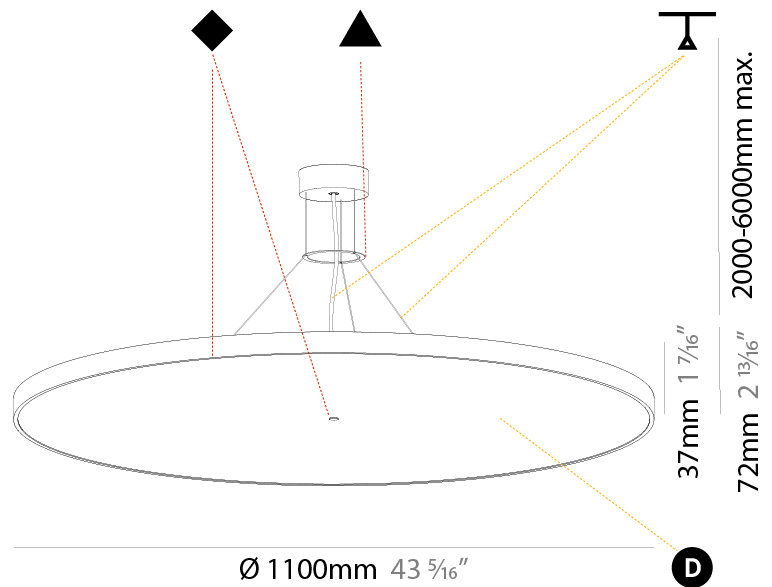

GENERAL

Series: Sign Diva
Subseries: Sign Diva
Brand: Prolicht
Division: Architectural
Mounting Type: Suspension
Mounting Location: Ceiling
Subcategory: Pendant

PHYSICAL

Shape: Round
Diameter (mm): 1100
Diameter (in): 43 ⁵/₁₆"
Height (mm): 86
Height (in): 3 ³/₈"
Light Distribution: Direct
Weight (kg): 19.475
Weight (lbs): 42.94
Diffuser: PMMA - Opal / Micro-Prism / Sparkling Secret / Vintage Industrial
Fixture Finish: SSR / BKV / CWI / CRY / HAB / UFT / ITA / RUA / FTG / MYG / LOD / PUS / FRO / FUP / KIA / POP / BLS / SPG / MEY / GOH / GUM / CHC / COM / ABZ / JAG / OBR / MOS / ROR
Fixture Material: Extruded Aluminum / Steel
Cable Details: 2,000mm/78 3/4" or 6,000mm/236 1/4" Transparent Cable

ELECTRICAL

Lamp Type: LED (Zhaga Standard)
Input Wattage (W): 169.4
Total Output Wattage (W): 134
Dimming: Tri-Mode (Non-Dimming and Phase Dimming (120Vac only) and 0-10V Dimming)
Driver Included: Yes
Driver Location: Integrated
Driver Type: Constant Current - Universal
Driver Class: Class 2
Input Voltage (V): 120 - 277
Constant Current (MA): 600

LED

Color Temperature (°K): 2700 / 3000 / 3500 / 4000
Max. Delivered Lumen (lm): 16140 / 19520 / 19933 / 20340
CRI: >90 CRI
Lamp Life (hrs): 50000

OPTICAL

RATINGS AND CERTIFICATIONS

Certified By: Certified for North American Standards
IP rating: IP20