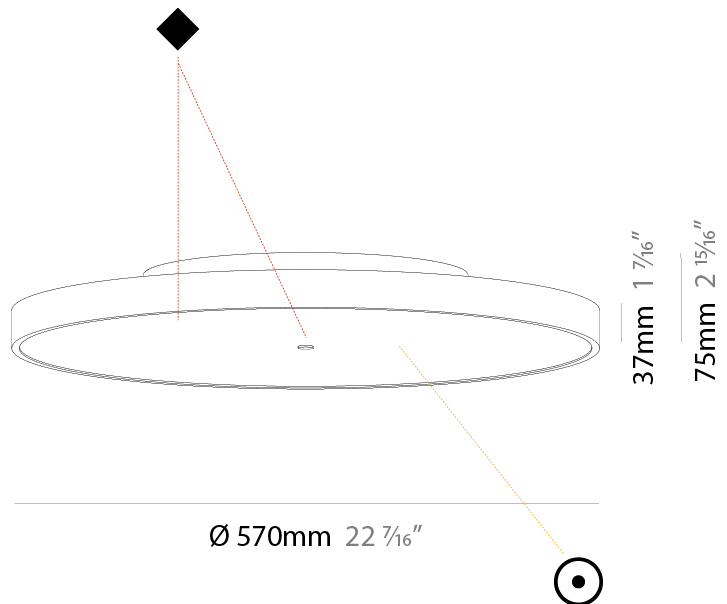

GENERAL

Series: Sign Diva
Subseries: Sign Diva
Brand: Prolicht
Division: Architectural
Mounting Type: Surface
Mounting Location: Ceiling
Subcategory: Ambient

PHYSICAL

Shape: Round
Diameter (mm): 570
Diameter (in): 22 7/16
Height (mm): 75
Height (in): 2 15/16
Light Distribution: Direct
Weight (kg): 7.072
Weight (lbs): 15.591
Diffuser: PMMA - Opal/Micro-Prism/Sparkling Secret/Vintage Industrial with Shine Ring
Fixture Finish: SSR / BKV / CWI / CRY / HAB / UFT / ITA / RUA / FTG / MYG / LOD / PUS / FRO / FUP / KIA / POP / BLS / SPG / MEY / GOH / GUM / CHC / COM / ABZ / JAG / OBR / MOS / ROR
Fixture Material: Extruded Aluminum / Steel

ELECTRICAL

Lamp Type: LED (Zhaga Standard)
Input Wattage (W): 58.3
Total Output Wattage (W): 53
Dimming: Tri-Mode (Non-Dimming and Phase Dimming (120Vac only) and 0-10V Dimming)
Driver Included: Yes
Driver Location: Integrated
Driver Type: Constant Current - Universal
Driver Class: Class 2
Input Voltage (V): 120 - 277
Constant Current (MA): 350

LED

Color Temperature (°K): 3000 / 3500 / 4000
Max. Delivered Lumen (lm): 6120 / 6233 / 6360
CRI: >90 CRI
Lamp Life (hrs): 50000

OPTICAL

RATINGS AND CERTIFICATIONS

Certified By: Certified for North American Standards
IP rating: IP20